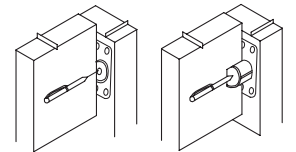

EMD01 应急门门止

材质说明: SUS304
表面处理: 不锈钢拉丝

Material : Stainless steel 304
Finish : SS

EMD02 应急门门止

材质说明: SUS304
表面处理: 不锈钢拉丝

Material : Stainless steel 304
Finish : SS

自动升降门底密封条

Automatic drop down door bottom seals

FM-H-00

- 主体采用铝合金材质, 尼龙材质盖片, 不锈钢螺丝
- 标配硅橡胶密封条, 可选用黑色发泡密封条
- 标配圆形铜头。
- 长度: 可以定做的长度为650mm- 1500mm
- 常规长度: 800mm、915mm、1000mm
- 常规长度产品可自行裁切的长度:
- 800mm的最短可裁切至700mm,
- 915mm的最短可裁切至800mm,
- 1000mm最短可裁切至900mm

- Using 6063 Aluminium frame, Nylon Cover, Round copper bolt and Stainless steel screws,
- Normal using gray silicone sealing strips (A), black foaming rubber sealing strips (B) is for option.
- Length: Can do 650mm-1500mm.
- Normal length:
- 800mm 915mm and 1000mm,
- 800mm can be cutted to 700mm,
- 915mm can be cutted to 800mm,
- 1000mm can be cutted to 900mm.