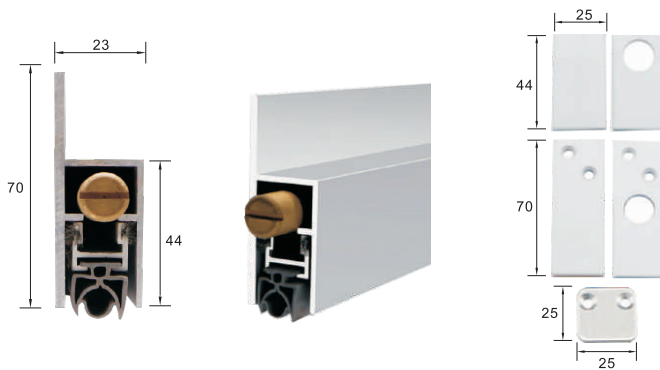

EMD01 应急门门止

材质说明: SUS304
表面处理: 不锈钢拉丝

Material : Stainless steel 304
Finish : SS

EMD02 应急门门止

材质说明: SUS304
表面处理: 不锈钢拉丝

Material : Stainless steel 304
Finish : SS

自动升降门底密封条

Automatic drop down door bottom seals

FM-H-00

- 主体采用铝合金材质, 尼龙材质盖片, 不锈钢螺丝
- 标配硅橡胶密封条, 可选用黑色发泡密封条
- 标配圆形铜头。
- 长度: 可以定做的长度为650mm- 1500mm
- 常规长度: 800mm、915mm、1000mm
- 常规长度产品可自行裁切的长度:
- 800mm的最短可裁切至700mm,
- 915mm的最短可裁切至800mm,
- 1000mm最短可裁切至900mm

- Using 6063 Aluminium frame, Nylon Cover, Round copper bolt and Stainless steel screws,
- Normal using gray silicone sealing strips (A), black foaming rubber sealing strips (B) is for option.
- Length: Can do 650mm-1500mm.
- Normal length:
- 800mm 915mm and 1000mm,
- 800mm can be cutted to 700mm,
- 915mm can be cutted to 800mm,
- 1000mm can be cutted to 900mm.