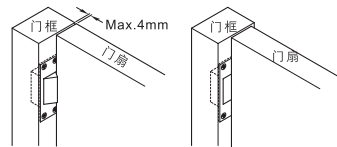

EMD01 应急门门止

材质说明: SUS304
表面处理: 不锈钢拉丝

Material : Stainless steel 304
Finish : SS

EMD02 应急门门止

材质说明: SUS304
表面处理: 不锈钢拉丝

Material : Stainless steel 304
Finish : SS

自动升降门底密封条

Automatic drop down door bottom seals

FM-H-00

- 主体采用铝合金材质, 尼龙材质盖片, 不锈钢螺丝
- 标配硅橡胶密封条, 可选用黑色发泡密封条
- 标配圆形铜头。
- 长度: 可以定做的长度为650mm- 1500mm
- 常规长度: 800mm、915mm、1000mm
- 常规长度产品可自行裁切的长度:
- 800mm的最短可裁切至700mm,
- 915mm的最短可裁切至800mm,
- 1000mm最短可裁切至900mm

- Using 6063 Aluminium frame, Nylon Cover, Round copper bolt and Stainless steel screws,
- Normal using gray silicone sealing strips (A), black foaming rubber sealing strips (B) is for option.
- Length: Can do 650mm-1500mm.
- Normal length:
- 800mm 915mm and 1000mm,
- 800mm can be cutted to 700mm,
- 915mm can be cutted to 800mm,
- 1000mm can be cutted to 900mm.