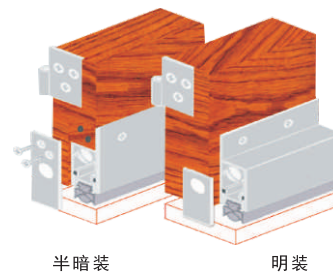

EMD01 应急门门止

材质说明: SUS304
表面处理: 不锈钢拉丝

Material : Stainless steel 304
Finish : SS

EMD02 应急门门止

材质说明: SUS304
表面处理: 不锈钢拉丝

Material : Stainless steel 304
Finish : SS

自动升降门底密封条

Automatic drop down door bottom seals

FM-H-00

- 主体采用铝合金材质, 尼龙材质盖片, 不锈钢螺丝
- 标配硅橡胶密封条, 可选用黑色发泡密封条
- 标配圆形铜头。
- 长度: 可以定做的长度为650mm- 1500mm
- 常规长度: 800mm、915mm、1000mm
- 常规长度产品可自行裁切的长度:
- 800mm的最短可裁切至700mm,
- 915mm的最短可裁切至800mm,
- 1000mm最短可裁切至900mm

- Using 6063 Aluminium frame, Nylon Cover, Round copper bolt and Stainless steel screws,
- Normal using gray silicone sealing strips (A), black foaming rubber sealing strips (B) is for option.
- Length: Can do 650mm-1500mm.
- Normal length:
- 800mm 915mm and 1000mm,
- 800mm can be cutted to 700mm,
- 915mm can be cutted to 800mm,
- 1000mm can be cutted to 900mm.