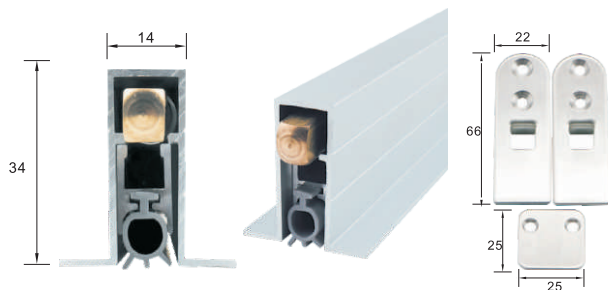

自动升降门底密封条

Automatic drop down door bottom seals

FM-BF-00

FM-BY-00

- 主体采用铝合金材质，紧固件采用304不锈钢片及螺丝
- 标配硅橡胶密封条
- FM-BF 配方形铜头, FM-BY配圆形铜头
- 长度:可以定做的长度为300mm- 1500mm
- 常规长度: 800mm, 915mm, 1000mm
- 常规长度产品可自行裁切的长度:
- 800mm最短可裁切至700mm
- 915mm最短可裁切至800mm
- 1000mm最短可裁切到900mm

- Using 6063 Aluminium frame,Stainless steel accessories
- Using silicone sealing strips
- FM-BFWith square copper head,FM-BY With round brass head
- Length: Can do 300mm-1 500mm
- Normal length:
- 800mm,915mm and 1000mm
- 800mm can be cutted to 700mm
- 915mm can be cutted to 800mm
- 1000mm can be cutted to 900mm

自动升降门底密封条

Automatic drop down door bottom seals

FM-CF-00

FM-CY-00

- 主体采用铝合金材质，紧固件采用304不锈钢片及螺丝
- 标配硅橡胶密封条
- FM-CF 配方形铜头, FM-BY配圆形铜头
- 长度:可以定做的长度为300mm- 1500mm
- 常规长度: 800mm, 915mm, 1000mm
- 常规长度产品可自行裁切的长度:
- 800mm最短可裁切至700mm
- 915mm最短可裁切至800mm
- 1000mm最短可裁切到900mm

- Using 6063 Aluminium frame,Stainless steel accessories
- Using silicone sealing strips
- FM-CFWith square copper head,FM-CY With round brass head
- Length: Can do 300mm-1 500mm
- Normal length:
- 800mm,915mm and 1000mm
- 800mm can be cutted to 700mm
- 915mm can be cutted to 800mm
- 1000mm can be cutted to 900mm