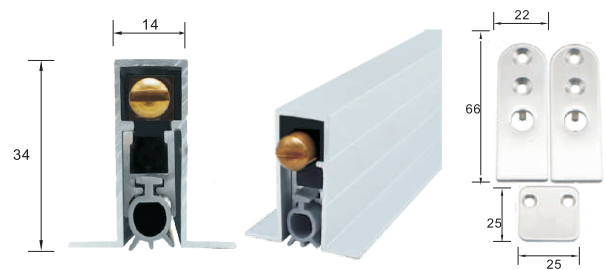

自动升降门底密封条

Automatic drop down door bottom seals

FM-BF-00

FM-BY-00

- 主体采用铝合金材质，紧固件采用304不锈钢片及螺丝
- 标配硅橡胶密封条
- FM-BF 配方形铜头, FM-BY配圆形铜头
- 长度:可以定做的长度为300mm- 1500mm
- 常规长度: 800mm, 915mm, 1000mm
- 常规长度产品可自行裁切的长度:
- 800mm最短可裁切至700mm
- 915mm最短可裁切至800mm
- 1000mm最短可裁切到900mm

- Using 6063 Aluminium frame,Stainless steel accessories
- Using silicone sealing strips
- FM-BFWith square copper head,FM-BY With round brass head
- Length: Can do 300mm-1 500mm
- Normal length:
- 800mm,915mm and 1000mm
- 800mm can be cutted to 700mm
- 915mm can be cutted to 800mm
- 1000mm can be cutted to 900mm

自动升降门底密封条

Automatic drop down door bottom seals

FM-CF-00

FM-CY-00

- 主体采用铝合金材质，紧固件采用304不锈钢片及螺丝
- 标配硅橡胶密封条
- FM-CF 配方形铜头, FM-BY配圆形铜头
- 长度:可以定做的长度为300mm- 1500mm
- 常规长度: 800mm, 915mm, 1000mm
- 常规长度产品可自行裁切的长度:
- 800mm最短可裁切至700mm
- 915mm最短可裁切至800mm
- 1000mm最短可裁切到900mm

- Using 6063 Aluminium frame,Stainless steel accessories
- Using silicone sealing strips
- FM-CFWith square copper head,FM-CY With round brass head
- Length: Can do 300mm-1 500mm
- Normal length:
- 800mm,915mm and 1000mm
- 800mm can be cutted to 700mm
- 915mm can be cutted to 800mm
- 1000mm can be cutted to 900mm