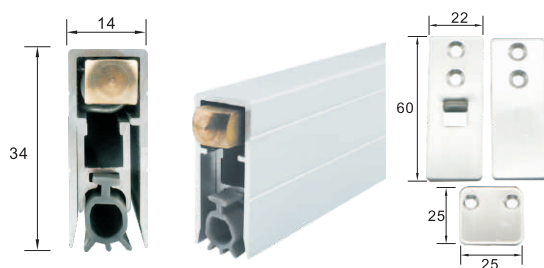

自动升降门底密封条

Automatic drop down door bottom seals

FM-BF-00

FM-BY-00

- 主体采用铝合金材质，紧固件采用304不锈钢片及螺丝
- 标配硅橡胶密封条
- FM-BF 配方形铜头, FM-BY配圆形铜头
- 长度:可以定做的长度为300mm- 1500mm
- 常规长度: 800mm, 915mm, 1000mm
- 常规长度产品可自行裁切的长度:
- 800mm最短可裁切至700mm
- 915mm最短可裁切至800mm
- 1000mm最短可裁切到900mm

- Using 6063 Aluminium frame,Stainless steel accessories
- Using silicone sealing strips
- FM-BFWith square copper head,FM-BY With round brass head
- Length: Can do 300mm-1 500mm
- Normal length:
- 800mm,915mm and 1000mm
- 800mm can be cutted to 700mm
- 915mm can be cutted to 800mm
- 1000mm can be cutted to 900mm

自动升降门底密封条

Automatic drop down door bottom seals

FM-CF-00

FM-CY-00

- 主体采用铝合金材质，紧固件采用304不锈钢片及螺丝
- 标配硅橡胶密封条
- FM-CF 配方形铜头, FM-BY配圆形铜头
- 长度:可以定做的长度为300mm- 1500mm
- 常规长度: 800mm, 915mm, 1000mm
- 常规长度产品可自行裁切的长度:
- 800mm最短可裁切至700mm
- 915mm最短可裁切至800mm
- 1000mm最短可裁切到900mm

- Using 6063 Aluminium frame,Stainless steel accessories
- Using silicone sealing strips
- FM-CFWith square copper head,FM-CY With round brass head
- Length: Can do 300mm-1 500mm
- Normal length:
- 800mm,915mm and 1000mm
- 800mm can be cutted to 700mm
- 915mm can be cutted to 800mm
- 1000mm can be cutted to 900mm