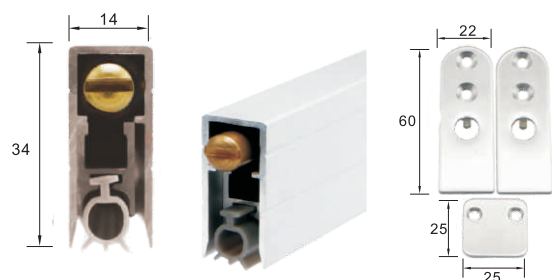

自动升降门底密封条

Automatic drop down door bottom seals

FM-BF-00

FM-BY-00

- 主体采用铝合金材质，紧固件采用304不锈钢片及螺丝
- 标配硅橡胶密封条
- FM-BF 配方形铜头, FM-BY配圆形铜头
- 长度:可以定做的长度为300mm- 1500mm
- 常规长度: 800mm, 915mm, 1000mm
- 常规长度产品可自行裁切的长度:
- 800mm最短可裁切至700mm
- 915mm最短可裁切至800mm
- 1000mm最短可裁切到900mm

- Using 6063 Aluminium frame,Stainless steel accessories
- Using silicone sealing strips
- FM-BFWith square copper head,FM-BY With round brass head
- Length: Can do 300mm-1 500mm
- Normal length:
- 800mm,915mm and 1000mm
- 800mm can be cutted to 700mm
- 915mm can be cutted to 800mm
- 1000mm can be cutted to 900mm

自动升降门底密封条

Automatic drop down door bottom seals

FM-CF-00

FM-CY-00

- 主体采用铝合金材质，紧固件采用304不锈钢片及螺丝
- 标配硅橡胶密封条
- FM-CF 配方形铜头, FM-BY配圆形铜头
- 长度:可以定做的长度为300mm- 1500mm
- 常规长度: 800mm, 915mm, 1000mm
- 常规长度产品可自行裁切的长度:
- 800mm最短可裁切至700mm
- 915mm最短可裁切至800mm
- 1000mm最短可裁切到900mm

- Using 6063 Aluminium frame,Stainless steel accessories
- Using silicone sealing strips
- FM-CFWith square copper head,FM-CY With round brass head
- Length: Can do 300mm-1 500mm
- Normal length:
- 800mm,915mm and 1000mm
- 800mm can be cutted to 700mm
- 915mm can be cutted to 800mm
- 1000mm can be cutted to 900mm