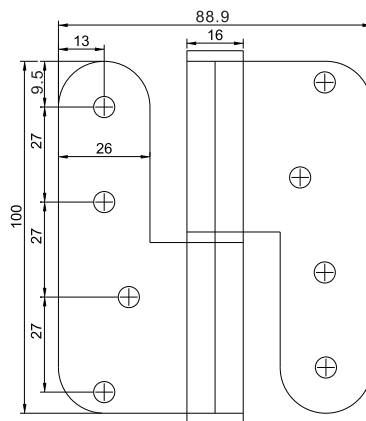

配件描述: 钢制M6*16机螺丝或M5*32木螺丝

轴心直径: 12-18MM钢制

Certificated by GB12955-2008, 90mins fire rated

Finish: SS, AB, PS and PVD

Suit for: Wooden/steel door, security door, industrial door

Accessories : steel M6*16 bolt or M5*32 screw

Diameter of bear: 12-18mm, steel

H403530

旗式内门合页

Fire rated flag hinge

表面处理: SS

适用门型: 钢质门

配件: 钢制M4x12机螺丝

轴心: 9mm

Finish: SS;

Suit for: Steel door;

Accessory: steel M4x12 screws

Diameter of bear: 9mm

T454034/T454030

T404030

单开弹簧合页

Single Spring Hinge