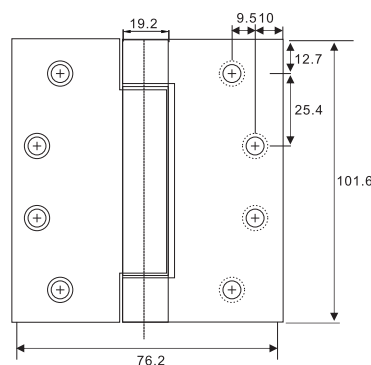

配件描述: 钢制M6*16机螺丝或M5*32木螺丝

轴心直径: 12-18MM钢制

Certificated by GB12955-2008, 90mins fire rated

Finish: SS, AB, PS and PVD

Suit for: Wooden/steel door, security door, industrial door

Accessories : steel M6*16 bolt or M5*32 screw

Diameter of bear: 12-18mm, steel

H403530

旗式内门合页

Fire rated flag hinge

表面处理: SS

适用门型: 钢质门

配件: 钢制M4x12机螺丝

轴心: 9mm

Finish: SS;

Suit for: Steel door;

Accessory: steel M4x12 screws

Diameter of bear: 9mm

T454034/T454030

T404030

单开弹簧合页

Single Spring Hinge