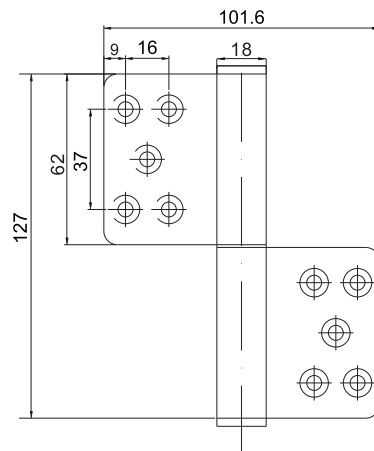

F

H504030

旗式防火合页

Fire rated flag hinge

执行标准: 中国GB12955-2008

防火标准: 90分钟防火

表面处理: 不锈钢拉丝, 青古铜, 红古铜, PVD

适用门型: 木质及钢制防火门, 防盗门, 工业大门等

配件描述: 钢制M6*16机螺丝或M5*32木螺丝

轴心直径: 12-18MM钢制

Certificated by GB12955-2008, 90mins fire rated

Finish: SS, AB, PS and PVD

Suit for: Wooden/steel door, security door, industrial door

Accessories : steel M6*16 bolt or M5*32 screw

Diameter of bear: 12-18mm, steel

H403530

旗式内门合页

Fire rated flag hinge

表面处理: SS

适用门型: 钢质门

配件: 钢制M4x12机螺丝

轴心: 9mm

Finish: SS;

Suit for: Steel door;

Accessory: steel M4x12 screws

Diameter of bear: 9mm

T454034/T454030

T404030

单开弹簧合页

Single Spring Hinge