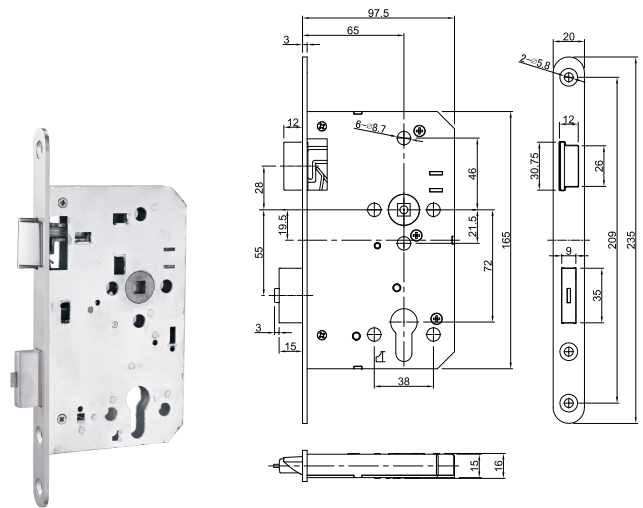

## 72-65DA

参数	解锁状态
逃生功能	下压内、外把手和钥匙都可以收回斜舌
钥匙解锁	上锁状态
分左右门	下压内把手，斜舌和方舌同时收回
不配锁扣板	下压外把手只能空转
适配逃生门锁F355	钥匙解锁，可收缩斜舌和方舌

### Specifications

Panic function  
 Key unlock  
 Non-handed.  
 Without strike plate.  
**In unlocked position**  
 Latch bolt is operated from both sides by lever handle/key action.  
**In locked position**  
 Inside lever handle retracts latch and dead bolt simultaneously  
 Deadbolt operate by key

## 72-65DP

参数	解锁状态
逃生功能	缩回天地锁舌
天地锁点伸出	上锁状态
不分左右门	下压内把手，天地锁舌同时收回。
不配锁扣板	解锁外把手，收回天地舌
适配逃生门锁F355L	

### Specifications

Panic function  
 Upper and lower lock points thru  
 Non-handed.  
 Without strike plate.  
**In unlocked position**  
 Latch bolt is retracted.  
**In locked position**  
 Inside lever handle retracts latch and dead bolt simultaneously;  
 Outside handle free play.